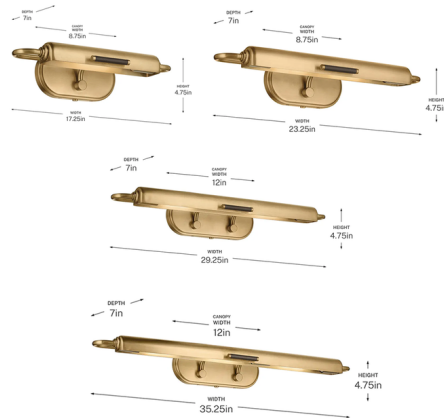

By Kichler

Description

Capturing the warmth of timeless design, the Caillier picture light blends charm with practical function. Its adjustable shade tilts smoothly with a subtle handle detail, allowing for focused illumination exactly where you need it. Perfect for illuminating a painting, wall of art, or even a bookshelf. Install hardwired on a junction box or use the plug-in cord with on/off switch.

Specifications

COLOR	N/A
BODY FINISH	Lacquered Brass
WATTAGE	13W
DIMMER	Standard 120V
DIMENSIONS	17.25"W x 4.75"H x 7"D
BULB NOT INCLUDED	1 x T10/Medium (E26)/13W/120V LED
COUNTRY OF ORIGIN	China

Shown in lacquered brass