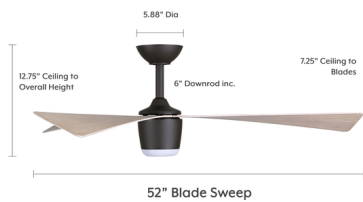

Lightology

lightology.com
866-954-4489
07-07-26

Project: _____

Company: _____

Location: _____ Fixture Type: _____

SPEC #: **MKA1572404**

Approved On: _____ Approved By: _____

Elavan Ceiling Fan with Light By Minka Aire

Description

The unique silhouette of the Elavan Ceiling Fan with Light is a compact and versatile addition to any space, both indoors and out. Hand Held Remote Control and Light Kit included.

Specifications

BLADE COLOR	Ashwood
BODY FINISH	Dark Bronze
WATTAGE	20W
DIMMER	Included
DIMENSIONS	36"W x 12.75"H
INTEGRATED LED MODULE	1 x LED/20W/120V LED

Technical Information

LAMP LIFE	30000 hours
COLOR RENDERING	90 CRI
LAMP COLOR	3000K
LUMENS/WATT	58.65
LUMINOUS FLUX	1173 lumens

Shown in dark bronze / ashwood

CLICK TO VIEW PRODUCT

Notes: