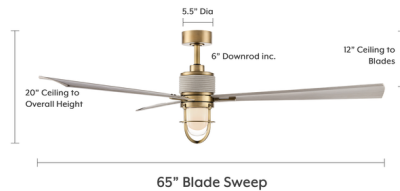

Description

Evoke the cool sensation of a sea breeze with the Nauticus Ceiling Fan with Light, ideal for your outdoor space. Hand Held Remote Control included.

Specifications

BLADE COLOR Warm Coastal Driftwood
BODY FINISH Legacy Brass
WATTAGE 20W
DIMMER Included
DIMENSIONS 65"W x 20"H
INTEGRATED LED MODULE 1 x LED/20W/120V LED

Technical Information

LAMP LIFE 30000 hours
COLOR RENDERING 90 CRI
LAMP COLOR 3000K
LUMENS/WATT 62.70
LUMINOUS FLUX 1254 lumens

Shown in legacy brass / warm coastal driftwood

CLICK TO VIEW PRODUCT

Notes: