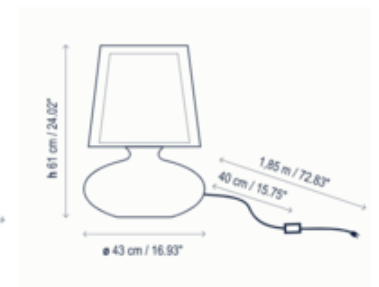

BRAND

Bover

DESCRIPTION

Muf Table Lamp features a White translucent ribbon shade, opal glass base and a Chrome finish. Available in two sizes. Includes independent on-off control for the shade and base. One 100 watt, 120 volt A-type medium base plus one 40 watt, 120 volt A15 candelabra base incandescent bulbs (or LED equivalent) are required, but not included. ETL listed.

SHADE COLOR	White Translucent Ribbon
BODY FINISH	Chrome
WATTAGE	112W
DIMMER	Standard 120V
DIMENSIONS	16.9"W x 24"H
BULB NOT INCLUDED	
LAMP	1 x A19/Medium (E26)/72W/120V Incandescent 1 x A15/Candelabra (E12)/40W/120V Incandescent