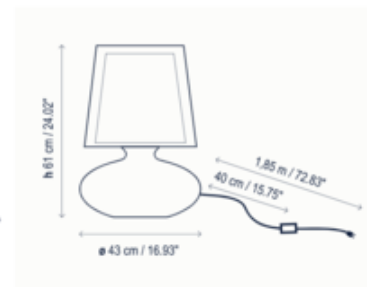

BRAND

Bover

DESCRIPTION

Muf Table Lamp features a White translucent ribbon shade, opal glass base and a Chrome finish. Available in two sizes. Includes independent on-off control for the shade and base. One 100 watt, 120 volt A-type medium base plus one 40 watt, 120 volt A15 candelabra base incandescent bulbs (or LED equivalent) are required, but not included. ETL listed.

SHADE COLOR	White Translucent Ribbon
BODY FINISH	Chrome
WATTAGE	112W
DIMMER	Standard 120V
DIMENSIONS	16.9"W x 24"H
BULB NOT INCLUDED	
LAMP	1 x A19/Medium (E26)/72W/120V Incandescent 1 x A15/Candelabra (E12)/40W/120V Incandescent