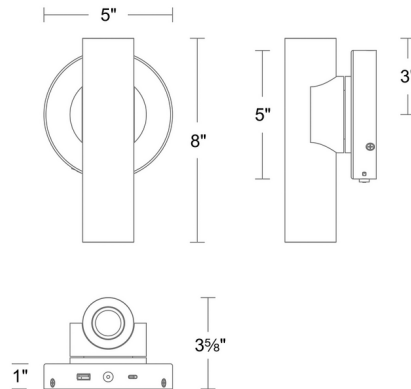

CLICK TO VIEW PRODUCT