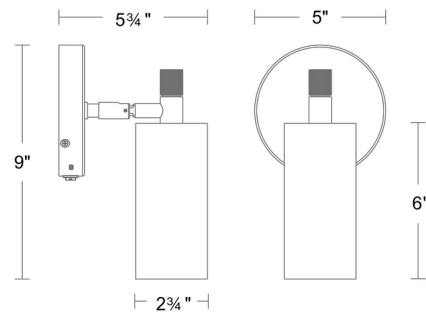

### Description

The Zayle Task Light blends modern functionality with artisanal details. An enchanting Spanish alabaster cylinder is set with a knurled metal detail and arm for a touch of industrial energy. A hinge point allows the cylinder to tilt up to 45 degrees away from the wall and 45 degrees right and left. USB and USBC ports and a toggle on/off switch make this sconce the perfect work hub for a beside table or over a desk.

### Specifications

COLOR	Alabaster
BODY FINISH	Aged Brass
WATTAGE	7W
DIMMER	N/A
DIMENSIONS	2.75"W x 9"H x 5.75"D
INTEGRATED LED MODULE	1 x LED/7W/120V LED
COUNTRY OF ORIGIN	Thailand