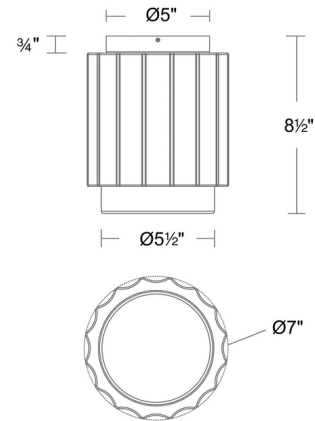

Shown in black / basalt stone

Specifications

COLOR	Basalt Stone
BODY FINISH	Black
WATTAGE	16.3W
DIMMER	Low Voltage Electronic
DIMENSIONS	7"W x 8.5"H
INTEGRATED LED MODULE	1 x LED/16.3W/120-277V LED
COUNTRY OF ORIGIN	Thailand

Technical Information

LAMP LIFE	54000 hours
COLOR RENDERING	90 CRI
LAMP COLOR	CCT Select
LUMENS/WATT	39.14
LUMINOUS FLUX	638 lumens

CLICK TO VIEW PRODUCT

Notes: