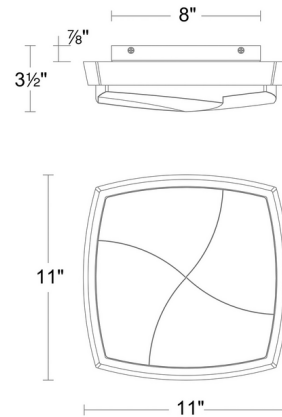

Shown in polished nickel / crystal