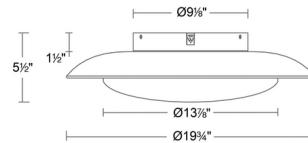

Shown in aged brass / beige travertine

Specifications

COLOR	Beige Travertine
BODY FINISH	Aged Brass
WATTAGE	30.1W
DIMMER	Low Voltage Electronic
DIMENSIONS	19.75"W x 5.5"H
INTEGRATED LED MODULE	1 x LED/30.1W/120-277V LED
COUNTRY OF ORIGIN	Thailand