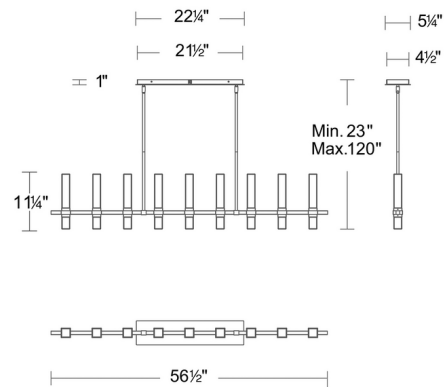

Specifications

COLOR	Clear
BODY FINISH	Aged Brass
WATTAGE	39.6W
DIMMER	Low Voltage Electronic
DIMENSIONS	56.5"L x 2"W x 11.25"H
INTEGRATED LED MODULE	18 x LED/2.2W/120-277V LED
COUNTRY OF ORIGIN	Thailand

Technical Information

PRODUCT DIMENSIONS	Downrods: 2x6"; 6x12"
LAMP LIFE	60000 hours
COLOR RENDERING	90 CRI
LAMP COLOR	3000K
LUMENS/WATT	872.27
LUMINOUS FLUX	1919 lumens

Shown in aged brass / clear

CLICK TO VIEW PRODUCT