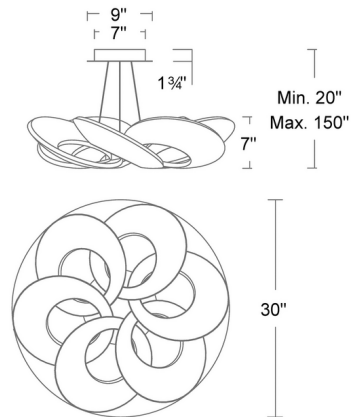

Shown in black / frosted