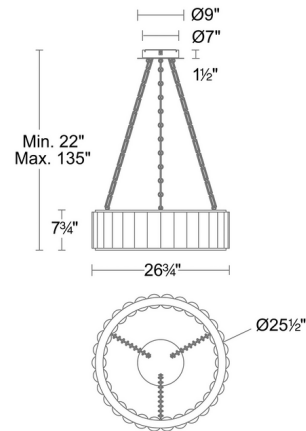

### Specifications

COLOR	White
BODY FINISH	Aged Brass
WATTAGE	102W
DIMMER	Standard 120V
DIMENSIONS	26.75"W x 7.75"H
INTEGRATED LED MODULE	1 x LED/102W/120-277V LED
COUNTRY OF ORIGIN	China

### Technical Information

PRODUCT DIMENSIONS	Chain: 40"
LAMP LIFE	50000 hours
COLOR RENDERING	90 CRI
LAMP COLOR	3000K
LUMENS/WATT	30.09
LUMINOUS FLUX	3069 lumens

CLICK TO VIEW PRODUCT

Notes: