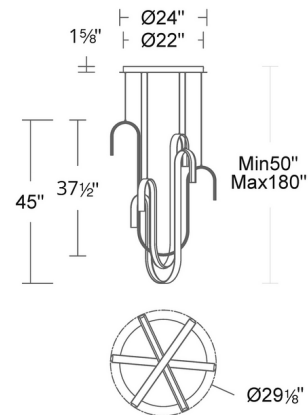

CLICK TO VIEW PRODUCT

Notes: