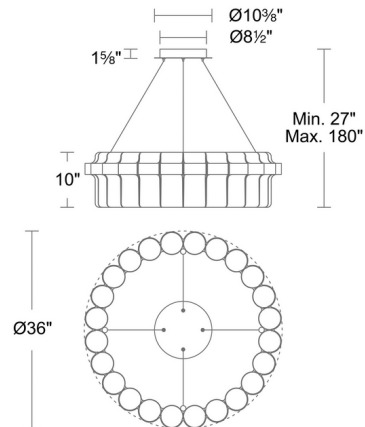

CLICK TO VIEW PRODUCT

Notes: