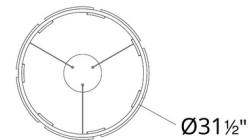

Lightology

lightology.com
866-954-4489
07-07-26

Project: _____

Company: _____

Location: _____ Fixture Type: _____

SPEC #: **MFR1572471**

Approved On: _____ Approved By: _____

Keefe Pendant By Modern Forms

Description

The Keefe Pendant reimagines a ring chandelier with modern, geometric style. Staggered blocks are layered around a ring to create the angular silhouette. The top and bottom edges of each section are lined with LEDs, providing bright, even up and down illumination. This pendant is ideal for a dining room, kitchen table, or even entryway. This fixture is compatible with the WAC Home system, offering Tunable White and Dim-to-Warm lighting (1800K 4000K).

Specifications

COLOR	Frosted
BODY FINISH	Aged Brass
WATTAGE	36.4W
DIMMER	Low Voltage Electronic
DIMENSIONS	31.5"W x 5.63"H
INTEGRATED LED MODULE	28 x LED/1.3W/120-277V LED
COUNTRY OF ORIGIN	China

Technical Information

LAMP LIFE	50000 hours
COLOR RENDERING	90 CRI
LAMP COLOR	3000K
LUMENS/WATT	713.08
LUMINOUS FLUX	927 lumens

Shown in aged brass / frosted

CLICK TO VIEW PRODUCT

Notes: