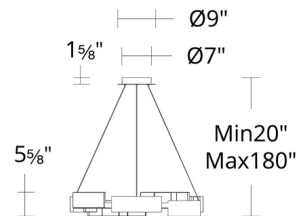

Shown in aged brass / frosted