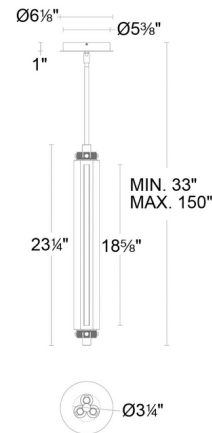

Specifications

COLOR	Frosted
BODY FINISH	Antique Nickel
WATTAGE	26.4W
DIMMER	Low Voltage Electronic
DIMENSIONS	3.25"W x 23.25"H
INTEGRATED LED MODULE	3 x LED/8.8W/120-277V LED
COUNTRY OF ORIGIN	Thailand

Technical Information

PRODUCT DIMENSIONS	Downrods: 1x6", 3x12"
LAMP LIFE	60000 hours
COLOR RENDERING	90 CRI
LAMP COLOR	3000K
LUMENS/WATT	57.73
LUMINOUS FLUX	508 lumens

Notes:

Shown in antique nickel / frosted