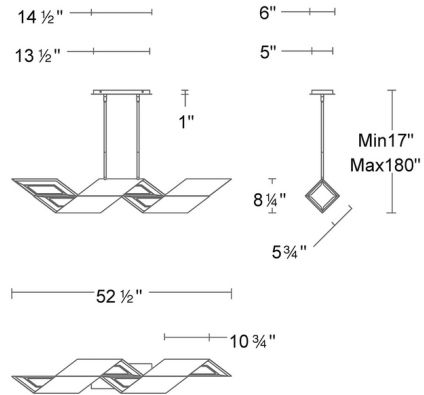

### Specifications

COLOR	Frosted
BODY FINISH	Polished Black Nickel
WATTAGE	56.6W
DIMMER	Low Voltage Electronic
DIMENSIONS	52.5"L x 8.25"H
INTEGRATED LED MODULE	1 x LED/56.6W/120-277V LED
COUNTRY OF ORIGIN	China

### Technical Information

PRODUCT DIMENSIONS	Downrods: 2x6", 6x12"
LAMP LIFE	50000 hours
COLOR RENDERING	.90 CRI
LAMP COLOR	. CCT Select
LUMENS/WATT	. 22.16
LUMINOUS FLUX	. 1254 lumens

Shown in polished black nickel / frosted