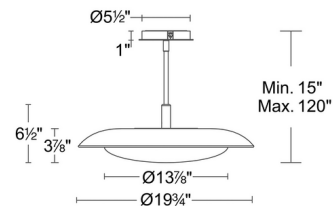

Specifications

COLOR Basalt Stone
 BODY FINISH Black
 WATTAGE 30.6W
 DIMMER Low Voltage Electronic
 DIMENSIONS 19.75"W x 3.88"H
 INTEGRATED LED MODULE 1 x LED/30.6W/120-277V LED
 COUNTRY OF ORIGIN Thailand

Technical Information

PRODUCT DIMENSIONS Downrods: 1x6, 3x12"
 LAMP LIFE 60000 hours
 COLOR RENDERING 90 CRI
 LAMP COLOR 3000K
 LUMENS/WATT 63.82
 LUMINOUS FLUX 1953 lumens

Shown in black / basalt stone