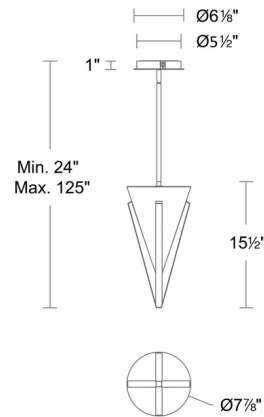

### Specifications

COLOR	Crystal
BODY FINISH	Aged Brass
WATTAGE	26.9W
DIMMER	Low Voltage Electronic
DIMENSIONS	7.88"W x 15.5"H
INTEGRATED LED MODULE	1 x LED/26.9W/120-277V LED
COUNTRY OF ORIGIN	Thailand

### Technical Information

PRODUCT DIMENSIONS	Downrods: 1x6", 3x12"
LAMP LIFE	36000 hours
COLOR RENDERING	90 CRI
LAMP COLOR	3000K
LUMENS/WATT	27.55
LUMINOUS FLUX	741 lumens

Shown in aged brass / crystal

CLICK TO VIEW PRODUCT