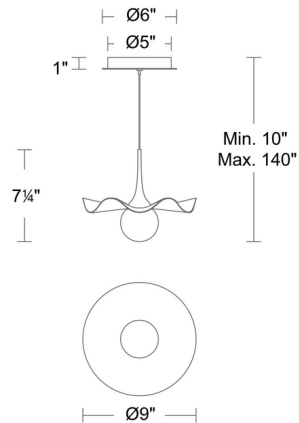

CLICK TO VIEW PRODUCT

Notes: