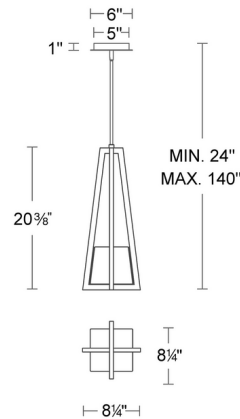

Specifications

COLOR	Clear
BODY FINISH	Black
WATTAGE	19.6W
DIMMER	Low Voltage Electronic
DIMENSIONS	8.25"W x 20.375"H
INTEGRATED LED MODULE	1 x LED/19.6W/120-277V LED
COUNTRY OF ORIGIN	Thailand

Technical Information

PRODUCT DIMENSIONS	Downrods: 1x6", 3x12"
LAMP LIFE	54000 hours
COLOR RENDERING	90 CRI
LAMP COLOR	3000K
LUMENS/WATT	11.28
LUMINOUS FLUX	221 lumens

Shown in black / clear

CLICK TO VIEW PRODUCT

Notes: