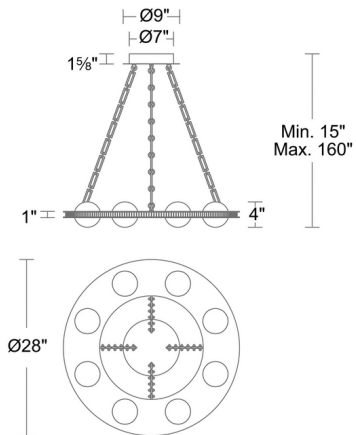

Specifications

COLOR	White Jade
BODY FINISH	Aged Brass
WATTAGE	40.8W
DIMMER	Standard 120V
DIMENSIONS	28"W x 4"H
INTEGRATED LED MODULE	8 x LED/5.1W/120-277V LED
COUNTRY OF ORIGIN	China

Technical Information

PRODUCT DIMENSIONS	Chain: 40"
LAMP LIFE	54000 hours
COLOR RENDERING	90 CRI
LAMP COLOR	2700K
LUMENS/WATT	418.43
LUMINOUS FLUX	2134 lumens

Shown in aged brass / white jade

CLICK TO VIEW PRODUCT

Notes: