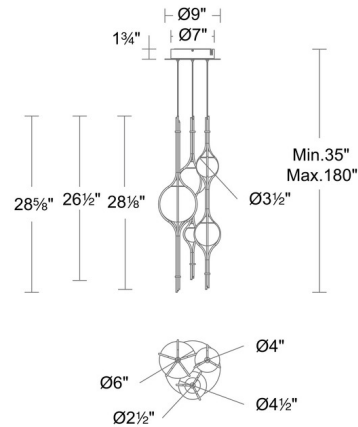

Specifications

COLOR	Opal
BODY FINISH	Vintage Brass
WATTAGE	20W
DIMMER	Low Voltage Electronic
DIMENSIONS	12"W x 28.63"H
INTEGRATED LED MODULE	5 x LED/4W/120-277V LED
COUNTRY OF ORIGIN	Thailand

Technical Information

LAMP LIFE	72000 hours
COLOR RENDERING	90 CRI
LAMP COLOR	3000K
LUMENS/WATT	395.00
LUMINOUS FLUX	1580 lumens

Shown in vintage brass / opal

CLICK TO VIEW PRODUCT

Notes: