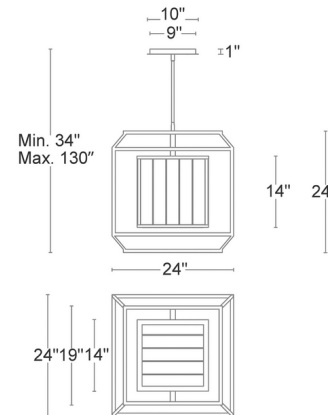

Specifications

COLOR	White Jade
BODY FINISH	Burnished Brass
WATTAGE	62.2W
DIMMER	Standard 120V
DIMENSIONS	24"W x 24"H x 24"D
INTEGRATED LED MODULE	1 x LED/62.2W/120-277V LED
COUNTRY OF ORIGIN	Thailand

Technical Information

PRODUCT DIMENSIONS	Downrods: 1x6", 3x12"
LAMP LIFE	54000 hours
COLOR RENDERING	90 CRI
LAMP COLOR	CCT Select
LUMENS/WATT	60.98
LUMINOUS FLUX	3793 lumens

Shown in burnished brass / white jade

CLICK TO VIEW PRODUCT