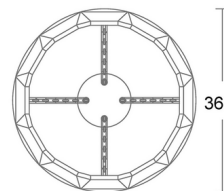

Shown in aged brass

Specifications

COLOR	N/A
BODY FINISH	Aged Brass
WATTAGE	111.6W
DIMMER	Standard 120V
DIMENSIONS	36"W x 13.5"H
INTEGRATED LED MODULE	12 x LED/9.3W/120-277V LED
COUNTRY OF ORIGIN	Thailand

Technical Information

PRODUCT DIMENSIONS	Chain: 40"
LAMP LIFE	54000 hours
COLOR RENDERING	90 CRI
LAMP COLOR	CCT Select
LUMENS/WATT	373.44
LUMINOUS FLUX	3473 lumens

CLICK TO VIEW PRODUCT

Notes: