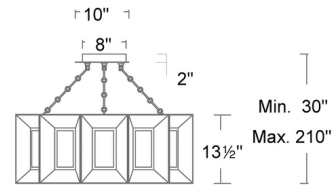

Shown in aged brass

Specifications

COLOR	N/A
BODY FINISH	Aged Brass
WATTAGE	111.6W
DIMMER	Standard 120V
DIMENSIONS	36"W x 13.5"H
INTEGRATED LED MODULE	12 x LED/9.3W/120-277V LED
COUNTRY OF ORIGIN	Thailand

Technical Information

PRODUCT DIMENSIONS	Chain: 40"
LAMP LIFE	54000 hours
COLOR RENDERING	90 CRI
LAMP COLOR	CCT Select
LUMENS/WATT	373.44
LUMINOUS FLUX	3473 lumens

CLICK TO VIEW PRODUCT

Notes: