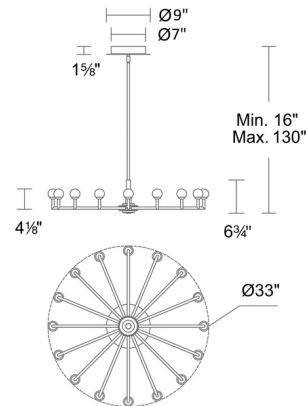

Shown in black / alabaster

Specifications

COLOR	Alabaster
BODY FINISH	Black
WATTAGE	40W
DIMMER	Standard 120V
DIMENSIONS	33"W x 4.13"H
INTEGRATED LED MODULE	16 x LED/2.5W/120-277V LED
COUNTRY OF ORIGIN	China

Technical Information

PRODUCT DIMENSIONS	Downrods: 1x6", 3x12"
LAMP LIFE	50000 hours
COLOR RENDERING	90 CRI
LAMP COLOR	3000K
LUMENS/WATT	626.40
LUMINOUS FLUX	1566 lumens

CLICK TO VIEW PRODUCT

Notes: