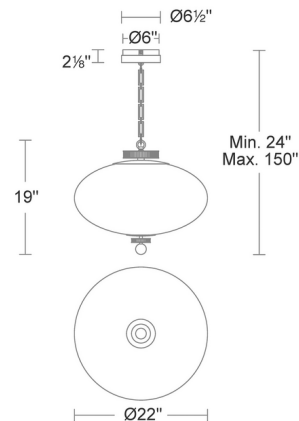

### Specifications

COLOR	Milk
BODY FINISH	Vintage Brass
WATTAGE	34.8W
DIMMER	Low Voltage Electronic
DIMENSIONS	22"W x 19"H
INTEGRATED LED MODULE	1 x LED/34.8W/120-277V LED
COUNTRY OF ORIGIN	Thailand

### Technical Information

PRODUCT DIMENSIONS	Chain: 40"
LAMP LIFE	72000 hours
COLOR RENDERING	90 CRI
LAMP COLOR	3000K
LUMENS/WATT	96.81
LUMINOUS FLUX	3369 lumens

Shown in vintage brass / milk

CLICK TO VIEW PRODUCT