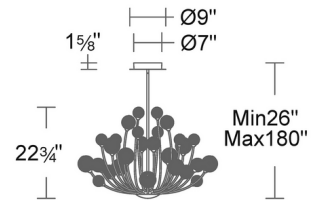

Description

The Ballarina Pendant transforms illumination into a choreographed show of hue, texture, and motion. Its blossom-like silhouette features a cascade of champagne and smoked colored optic glass globes, each glowing softly in a play of light and shadow. The result is a statement piece that's as artistic as it is functional. LED Color select options include 2700K, 3000K, 3500K, and 4000K.

Specifications

COLOR	N/A
BODY FINISH	N/A
WATTAGE	41.6W
DIMMER	Standard 120V
DIMENSIONS	36.38"W x 22.75"H
INTEGRATED LED MODULE	26 x LED/1.6W/120-277V LED
COUNTRY OF ORIGIN	China

Technical Information

PRODUCT DIMENSIONS	Downrods: 3x12", 1x6"
LAMP LIFE	50000 hours
COLOR RENDERING	90 CRI
LAMP COLOR	2700K
LUMENS/WATT	1,776.88
LUMINOUS FLUX	2843 lumens