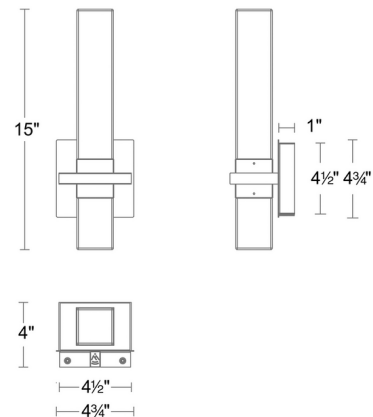

CLICK TO VIEW PRODUCT

Notes: