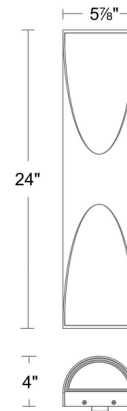

### Specifications

COLOR	Beige Travertine
BODY FINISH	Aged Brass
WATTAGE	17.5W
DIMMER	Low Voltage Electronic
DIMENSIONS	5.88"W x 24"H x 4"D
INTEGRATED LED MODULE	1 x LED/17.5W/120V LED
COUNTRY OF ORIGIN	Thailand

### Technical Information

LAMP LIFE	54000 hours
COLOR RENDERING	90 CRI
LAMP COLOR	CCT Select
LUMENS/WATT	9.03
LUMINOUS FLUX	158 lumens

Shown in aged brass / beige travertine

CLICK TO VIEW PRODUCT

Notes: