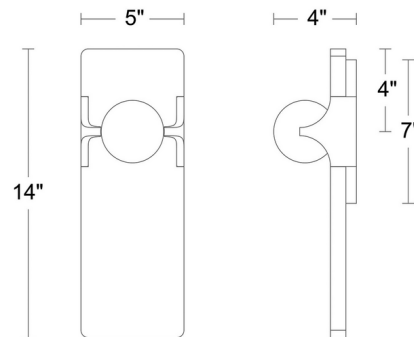

Shown in aged brass / beige travertine

Specifications

COLOR Beige Travertine
BODY FINISH Aged Brass
WATTAGE 10.6W
DIMMER Low Voltage Electronic
DIMENSIONS 5"W x 14"H x 4"D
INTEGRATED LED MODULE 1 x LED/10.6W/120V LED
COUNTRY OF ORIGIN Thailand