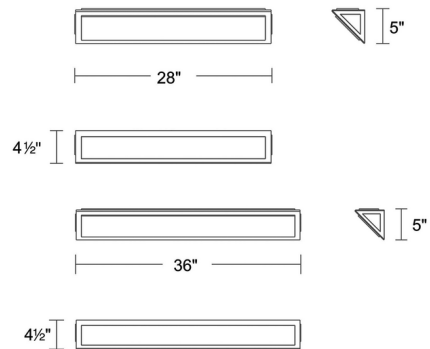

Lightology

lightology.com
866-954-4489
06-30-26

Project: _____

Company: _____

Location: _____ Fixture Type: _____

SPEC #: **MFR1572509**

Approved On: _____ Approved By: _____

Lena Color-Select Bathroom Vanity Light By Modern Forms

Description

The Lena Wall Sconce captivates with its ethereal luminosity. Its linear shade is crafted of fine white jade, a stone renowned natural beauty and unique veining patterns. A delicate metal frame hold the the piece together and allows soft illumination from all sides. Install vertically or horizontally. LED color selectable options include 2700K, 3000K, 3500K, and 4000K.

Specifications

COLOR . . . . . White Jade
BODY FINISH . . . . . Aged Brass
WATTAGE 41W
DIMMER . . . . . Standard 120V
DIMENSIONS . . . . . 28"W x 5"H x 4.5"D
INTEGRATED LED MODULE . . . . . 1 x LED/41W/120-277V LED
COUNTRY OF ORIGIN . . . . . Thailand

Technical Information

LAMP LIFE . . . . . 54000 hours
COLOR RENDERING . . . . . 90 CRI
LAMP COLOR . . . . . CCT Select
LUMENS/WATT 64.00
LUMINOUS FLUX . . . . . 2624 lumens

Shown in aged brass / white jade

CLICK TO VIEW PRODUCT

Notes: