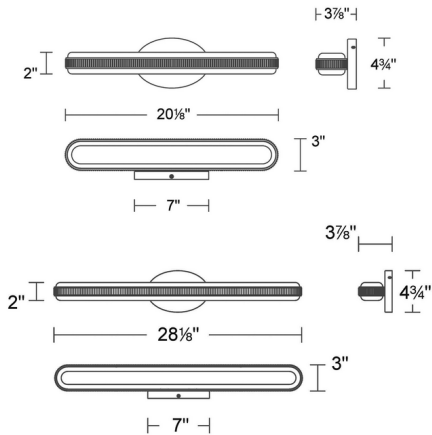

Description

The Mainline Bathroom Vanity Light brings refined geometry and layered light into perfect harmony. A luminous opal glass shade diffuses a soft, inviting glow both upward and downward. A curved decorative trim adds sculptural detail, wrapping around the the shade like a fine piece of jewelry. Ideal for a main bath or powder room, the Mainline balances minimalist design with impactful illumination. LED color select options include 3000K, and 4000K.

Specifications

COLOR	Opal
BODY FINISH	Aged Brass
WATTAGE	20.3W
DIMMER	Low Voltage Electronic
DIMENSIONS	20.13"W x 2"H x 3.88"D
INTEGRATED LED MODULE	1 x LED/20.3W/120-277V LED
COUNTRY OF ORIGIN	China

Technical Information

LAMP LIFE	54000 hours
COLOR RENDERING	90 CRI
LAMP COLOR	CCT Select
LUMENS/WATT	51.33
LUMINOUS FLUX	1042 lumens

Shown in aged brass / opal

CLICK TO VIEW PRODUCT

Notes: