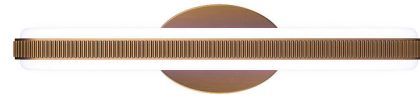

Description

The Mainline Bathroom Vanity Light brings refined geometry and layered light into perfect harmony. A luminous opal glass shade diffuses a soft, inviting glow both upward and downward. A curved decorative trim adds sculptural detail, wrapping around the the shade like a fine piece of jewelry. Ideal for a main bath or powder room, the Mainline balances minimalist design with impactful illumination. LED color select options include 3000K, and 4000K.

Specifications

COLOR	Opal
BODY FINISH	Aged Brass
WATTAGE	20.3W
DIMMER	Low Voltage Electronic
DIMENSIONS	20.13"W x 2"H x 3.88"D
INTEGRATED LED MODULE	1 x LED/20.3W/120-277V LED
COUNTRY OF ORIGIN	China

Technical Information

LAMP LIFE	54000 hours
COLOR RENDERING	90 CRI
LAMP COLOR	CCT Select
LUMENS/WATT	51.33
LUMINOUS FLUX	1042 lumens

Shown in aged brass / opal

CLICK TO VIEW PRODUCT

Notes: