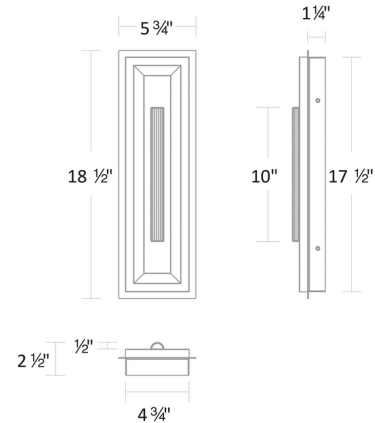

CLICK TO VIEW PRODUCT

Notes: