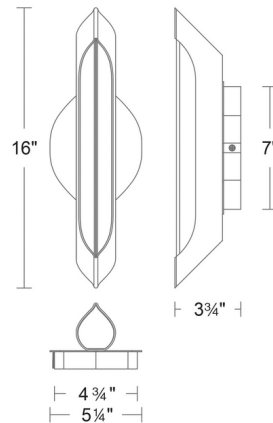

Shown in aged brass / crystal

CLICK TO VIEW PRODUCT

Notes: