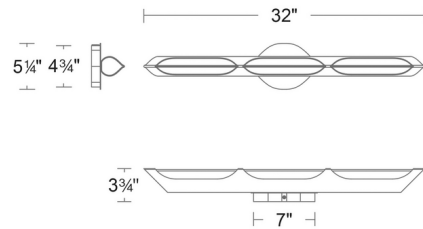

Shown in brushed nickel / crystal

Specifications

COLOR	Crystal
BODY FINISH	Brushed Nickel
WATTAGE	27.9W
DIMMER	Low Voltage Electronic
DIMENSIONS	32"W x 5.25"H x 3.75"D
INTEGRATED LED MODULE	3 x LED/9.3W/120-277V LED
COUNTRY OF ORIGIN	Thailand