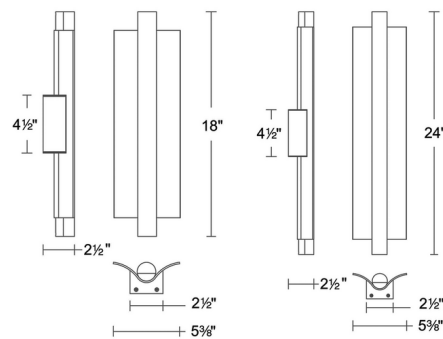

### Specifications

COLOR	Hazy
BODY FINISH	Black
WATTAGE	8.6W
DIMMER	Low Voltage Electronic
DIMENSIONS	.538"W x 18"H x 2.5"D
INTEGRATED LED MODULE	.1 x LED/8.6W/120V LED
COUNTRY OF ORIGIN	Thailand

### Technical Information

LAMP LIFE	54000 hours
COLOR RENDERING	.90 CRI
LAMP COLOR	.3000K
LUMENS/WATT	.47.56
LUMINOUS FLUX	.409 lumens

Shown in black / hazy

CLICK TO VIEW PRODUCT

Notes: