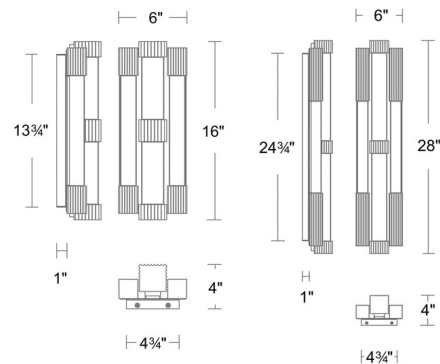

Specifications

COLOR	Basalt Stone
BODY FINISH	Black
WATTAGE	20W
DIMMER	Low Voltage Electronic
DIMENSIONS	6"W x 16"H x 4"D
INTEGRATED LED MODULE	4 x LED/5W/120-277V LED
COUNTRY OF ORIGIN	Thailand

Technical Information

LAMP LIFE	54000 hours
COLOR RENDERING	90 CRI
LAMP COLOR	CCT Select
LUMENS/WATT	249.40
LUMINOUS FLUX	1247 lumens

Shown in black / basalt stone

CLICK TO VIEW PRODUCT

Notes: