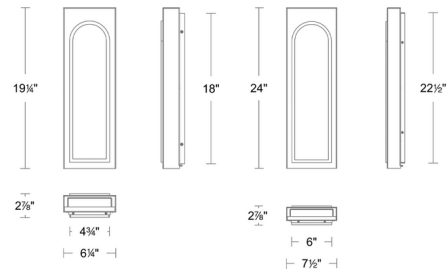

CLICK TO VIEW PRODUCT

Notes: