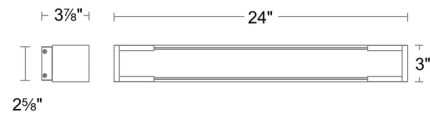

Shown in aged brass