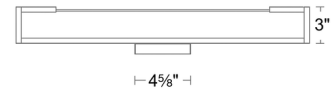

Lightology

lightology.com
866-954-4489
06-15-26

Project: _____
Company: _____
Location: _____ Fixture Type: _____
SPEC #: **MFR1572533**
Approved On: _____ Approved By: _____

Frozen Zone Bathroom Vanity Light

By Modern Forms

Description

The Frozen Zone Bathroom Vanity Light is a striking study in contrasts. Its bold linear form is softened by a cloudy glass diffuser. When illuminated, an integrated LED module highlights the patterns in the diffuser and provides bright, even illumination. The Frozen Zone is the perfect piece to elevate a powder room or main bath. Includes conversion plate for U.S. junction box.

Specifications

COLOR	N/A
BODY FINISH	Aged Brass
WATTAGE	17.4W
DIMMER	Low Voltage Electronic
DIMENSIONS	24"W x 3"H x 3.88"D
INTEGRATED LED MODULE	1 x LED/17.4W/120V LED
COUNTRY OF ORIGIN	China

Technical Information

LAMP LIFE	42000 hours
COLOR RENDERING	90 CRI
LAMP COLOR	3000K
LUMENS/WATT	59.66
LUMINOUS FLUX	1038 lumens

Shown in aged brass

CLICK TO VIEW PRODUCT

Notes: