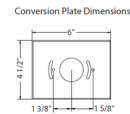

Lightology

lightology.com
866-954-4489
06-15-26

Project: _____
Company: _____
Location: _____ Fixture Type: _____
SPEC #: **MFR1572533**
Approved On: _____ Approved By: _____

Frozen Zone Bathroom Vanity Light

By Modern Forms

Description

The Frozen Zone Bathroom Vanity Light is a striking study in contrasts. Its bold linear form is softened by a cloudy glass diffuser. When illuminated, an integrated LED module highlights the patterns in the diffuser and provides bright, even illumination. The Frozen Zone is the perfect piece to elevate a powder room or main bath. Includes conversion plate for U.S. junction box.

Specifications

COLOR	N/A
BODY FINISH	Aged Brass
WATTAGE	17.4W
DIMMER	Low Voltage Electronic
DIMENSIONS	24"W x 3"H x 3.88"D
INTEGRATED LED MODULE	1 x LED/17.4W/120V LED
COUNTRY OF ORIGIN	China

Technical Information

LAMP LIFE	42000 hours
COLOR RENDERING	90 CRI
LAMP COLOR	3000K
LUMENS/WATT	59.66
LUMINOUS FLUX	1038 lumens

Shown in aged brass

CLICK TO VIEW PRODUCT

Notes: