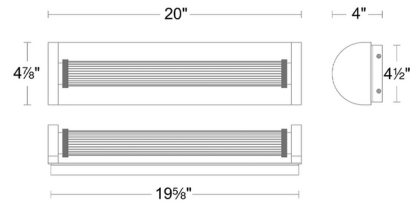

Description

The Iconix Color-Select Bathroom Vanity Light blends modern style with industrial details in this sleek fixture. A fluted glass cylinder creates an luminous ribbon of light, stretching across the curved metal frame. This fixture can be installed horizontally or vertically. LED color selectable options include 2700K, 3000K, 3500K, and 4000K.

Specifications

COLOR	Clear
BODY FINISH	Polished Nickel
WATTAGE	14.9W
DIMMER	Low Voltage Electronic
DIMENSIONS	4.875"W x 20"H x 4"D
INTEGRATED LED MODULE	1 x LED/14.9W/120-277V LED
COUNTRY OF ORIGIN	Thailand

Technical Information

LAMP LIFE	54000 hours
COLOR RENDERING	90 CRI
LAMP COLOR	CCT Select
LUMENS/WATT	74.83
LUMINOUS FLUX	1115 lumens

Shown in polished nickel / clear

CLICK TO VIEW PRODUCT

Notes: