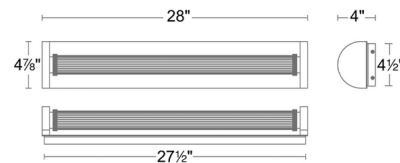

Specifications

COLOR	Clear
BODY FINISH	Polished Nickel
WATTAGE	14.9W
DIMMER	Low Voltage Electronic
DIMENSIONS	4.875"W x 20"H x 4"D
INTEGRATED LED MODULE	1 x LED/14.9W/120-277V LED
COUNTRY OF ORIGIN	Thailand

Technical Information

LAMP LIFE	54000 hours
COLOR RENDERING	90 CRI
LAMP COLOR	CCT Select
LUMENS/WATT	74.83
LUMINOUS FLUX	1115 lumens

Shown in polished nickel / clear

CLICK TO VIEW PRODUCT

Notes: