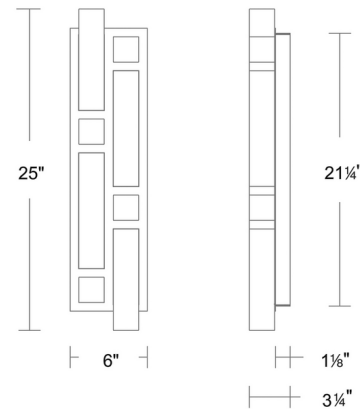

## Voxel Wall Sconce By Modern Forms

### Specifications

COLOR	Alabaster
BODY FINISH	Aged Brass
WATTAGE	38.8W
DIMMER	Standard 120V
DIMENSIONS	6"W x 25"H x 3.25"D
INTEGRATED LED MODULE	4 x LED/9.7W/120-277V LED
COUNTRY OF ORIGIN	Thailand

### Technical Information

LAMP LIFE	54000 hours
COLOR RENDERING	90 CRI
LAMP COLOR	3000K
LUMENS/WATT	234.85
LUMINOUS FLUX	2278 lumens

CLICK TO VIEW PRODUCT

Notes: