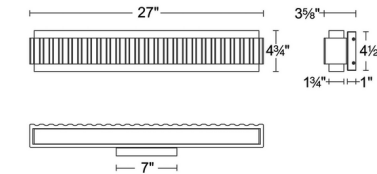

Lightology

lightology.com
866-954-4489
06-15-26

Project: _____

Company: _____

Location: _____ Fixture Type: _____

SPEC #: **MFR1572544**

Approved On: _____ Approved By: _____

Magnate Color-Select Bathroom Vanity Light By Modern Forms

Description

The Magnate Color-Select Bathroom Vanity Light offers both functional illumination and an elegant design statement. Fluted panels of basalt or travertine stone are meticulously juxtaposed with mitered glass, creating an enchanting interplay of natural texture and refined illumination. LED color selectable options include 2700K, 3000K, 3500K, and 4000K.

Specifications

COLOR . . . . . Beige Travertine
BODY FINISH . . . . . Aged Brass
WATTAGE 27.8W
DIMMER . . . . . Low Voltage Electronic
DIMENSIONS . . . . . 27"W x 4.75"H x 3.63"D
INTEGRATED LED MODULE . . . . . 2 x LED/13.9W/120-277V LED
COUNTRY OF ORIGIN . . . . . China

Technical Information

LAMP LIFE . . . . . 54000 hours
COLOR RENDERING . . . . . 90 CRI
LAMP COLOR . . . . . CCT Select
LUMENS/WATT 107.34
LUMINOUS FLUX . . . . . 1492 lumens

Shown in aged brass / beige travertine

CLICK TO VIEW PRODUCT

Notes: