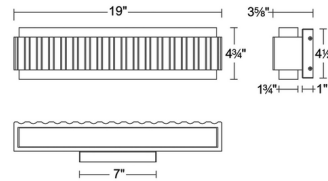

Shown in aged brass / beige travertine