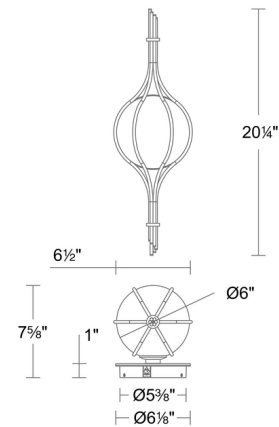

CLICK TO VIEW PRODUCT

Notes: