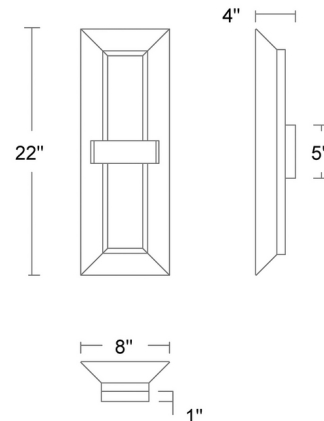

Shown in aged brass