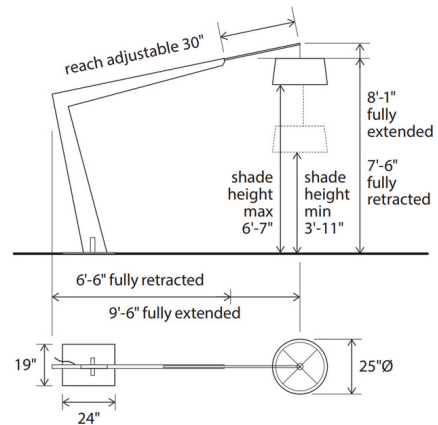

### Description

The Valeo Floor Lamp is a dramatically over-sized floor lamp that has an adjustable reach and the height of shade can be adjusted making it possible to customize the lamp to fit its surroundings which is an important characteristic for such a large fixture. Arm Length can be adjusted from 78in. to 114in. and the shade height can be adjusted from 47in. to 79in. Includes a 72in. clear silver cord with an inline foot switch located 24in. from the base.

### Specifications

COLOR . . . . . White Linen  
 BODY FINISH . . . . . Walnut  
 WATTAGE . . . . . 13W  
 DIMMER . . . . . N/A  
 DIMENSIONS . . . . . 25"W x 95"H x 108"D  
 BULB INCLUDED . . . . . 1 x A19/Medium (E26)/13W/120V LED  
 COUNTRY OF ORIGIN . . . . . United States

### Technical Information

PRODUCT DIMENSIONS . . . . . Cord Length: 72"  
 COLOR RENDERING . . . . . 93 CRI  
 LAMP COLOR . . . . . 2700K  
 LUMENS/WATT . . . . . 61.54  
 LUMINOUS FLUX . . . . . 800 lumens