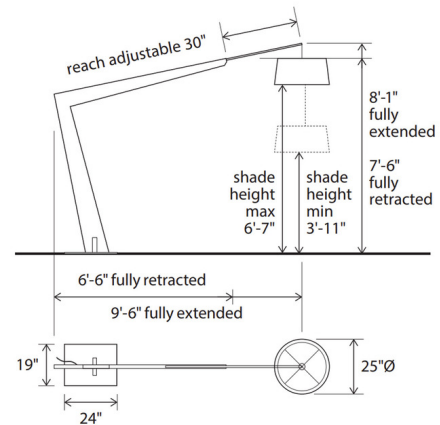

Description

The Valeo Floor Lamp is a dramatically over-sized floor lamp that has an adjustable reach and the height of shade can be adjusted making it possible to customize the lamp to fit its surroundings which is an important characteristic for such a large fixture. Arm Length can be adjusted from 78in. to 114in. and the shade height can be adjusted from 47in. to 79in. Includes a 72in. clear silver cord with an inline foot switch located 24in. from the base.

Shown in walnut / white linen

Specifications

COLOR White Linen
 BODY FINISH Walnut
 WATTAGE 13W
 DIMMER N/A
 DIMENSIONS 25"W x 95"H x 108"D
 BULB INCLUDED 1 x A19/Medium (E26)/13W/120V LED
 COUNTRY OF ORIGIN United States

Technical Information

PRODUCT DIMENSIONS Cord Length: 72"
 COLOR RENDERING 93 CRI
 LAMP COLOR 2700K
 LUMENS/WATT 61.54
 LUMINOUS FLUX 800 lumens

CLICK TO VIEW PRODUCT

Notes: