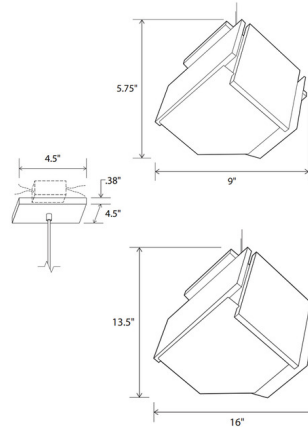

CLICK TO VIEW PRODUCT

Notes: