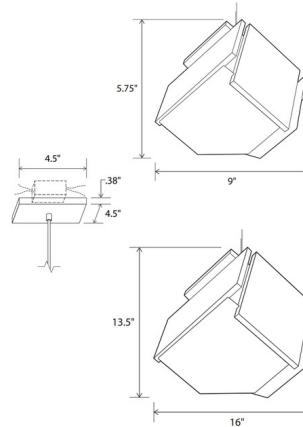

Specifications

COLOR Oiled Walnut
BODY FINISH Brushed Aluminum
WATTAGE 3.2W
DIMMER Low Voltage Electronic
DIMENSIONS 9"W x 5.75"H
INTEGRATED LED MODULE 1 x LED/3.2W/120V LED
COUNTRY OF ORIGIN United States

Technical Information

PRODUCT DIMENSIONS Cord Length: 72"
COLOR RENDERING 90 CRI
LAMP COLOR 2700K
LUMENS/WATT 107.81
LUMINOUS FLUX 345 lumens

Shown in brushed aluminum / oiled walnut

CLICK TO VIEW PRODUCT