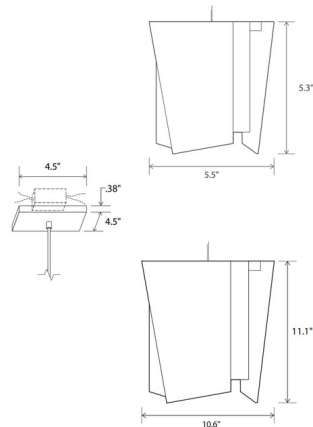

Specifications

COLOR Frosted Polymer
BODY FINISH Brushed Aluminum
WATTAGE 13W
DIMMER Low Voltage Electronic
DIMENSIONS 10.6"W x 11.5"H
INTEGRATED LED MODULE 1 x LED/13W/120-277V LED
COUNTRY OF ORIGIN United States

Technical Information

PRODUCT DIMENSIONS Cord Length: 72"
COLOR RENDERING 90 CRI
LAMP COLOR 2700K
LUMENS/WATT 96.15
LUMINOUS FLUX 1250 lumens

Shown in brushed aluminum / frosted polymer

CLICK TO VIEW PRODUCT