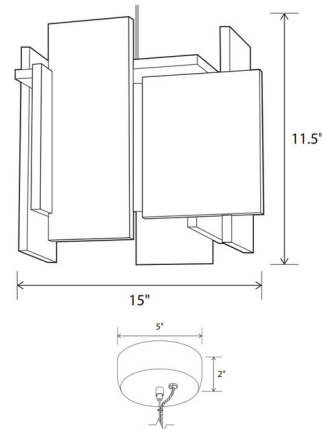

### Specifications

|                       |                        |
|-----------------------|------------------------|
| COLOR                 | Oiled Walnut           |
| BODY FINISH           | Brushed Aluminum       |
| WATTAGE               | 13W                    |
| DIMMER                | Low Voltage Electronic |
| DIMENSIONS            | 15"W x 11.4"H x 15"D   |
| INTEGRATED LED MODULE | 1 x LED/13W/120V LED   |
| COUNTRY OF ORIGIN     | United States          |

### Technical Information

|                    |                  |
|--------------------|------------------|
| PRODUCT DIMENSIONS | Cord Length: 72" |
| COLOR RENDERING    | 90 CRI           |
| LAMP COLOR         | 2700K            |
| LUMENS/WATT        | 96.15            |
| LUMINOUS FLUX      | 1250 lumens      |