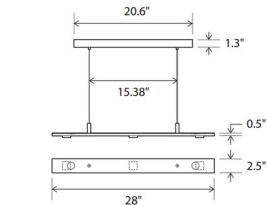

Specifications

COLOR	N/A
BODY FINISH	Brushed Aluminum
WATTAGE	16W
DIMMER	Low Voltage Electronic
DIMENSIONS	28"W x 0.5"H x 2.5"D
INTEGRATED LED MODULE	1 x LED/16W/120-277V LED
COUNTRY OF ORIGIN	United States

Technical Information

PRODUCT DIMENSIONS	Cable Length: 72"
COLOR RENDERING	90 CRI
LAMP COLOR	2700K
LUMENS/WATT	107.50
LUMINOUS FLUX	1720 lumens

Shown in brushed aluminum

CLICK TO VIEW PRODUCT

Notes: