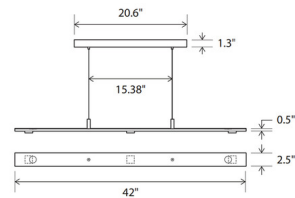

### Specifications

COLOR	N/A
BODY FINISH	Brushed Aluminum
WATTAGE	16W
DIMMER	Low Voltage Electronic
DIMENSIONS	28"W x 0.5"H x 2.5"D
INTEGRATED LED MODULE	1 x LED/16W/120-277V LED
COUNTRY OF ORIGIN	United States

### Technical Information

PRODUCT DIMENSIONS	Cable Length: 72"
COLOR RENDERING	90 CRI
LAMP COLOR	2700K
LUMENS/WATT	107.50
LUMINOUS FLUX	1720 lumens

Shown in brushed aluminum

CLICK TO VIEW PRODUCT

Notes: