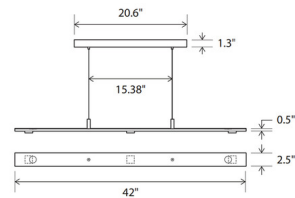

Specifications

COLOR	N/A
BODY FINISH	Brushed Aluminum
WATTAGE	16W
DIMMER	Low Voltage Electronic
DIMENSIONS	28"W x 0.5"H x 2.5"D
INTEGRATED LED MODULE	1 x LED/16W/120-277V LED
COUNTRY OF ORIGIN	United States

Technical Information

PRODUCT DIMENSIONS	Cable Length: 72"
COLOR RENDERING	90 CRI
LAMP COLOR	2700K
LUMENS/WATT	107.50
LUMINOUS FLUX	1720 lumens

Shown in brushed aluminum

CLICK TO VIEW PRODUCT

Notes: