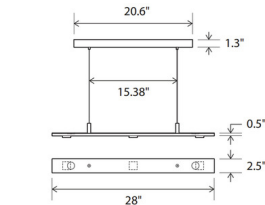

### Specifications

COLOR	N/A
BODY FINISH	Brushed Aluminum
WATTAGE	16W
DIMMER	Low Voltage Electronic
DIMENSIONS	28"W x 0.5"H x 2.5"D
INTEGRATED LED MODULE	1 x LED/16W/120-277V LED
COUNTRY OF ORIGIN	United States

### Technical Information

PRODUCT DIMENSIONS	Cable Length: 72"
COLOR RENDERING	90 CRI
LAMP COLOR	2700K
LUMENS/WATT	107.50
LUMINOUS FLUX	1720 lumens

Shown in brushed aluminum

CLICK TO VIEW PRODUCT

Notes: